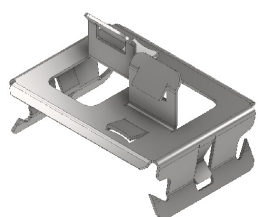

CLICK 2 CLICK FACADE SYSTEM

Aslon Systems has designed a special facade- and decking system which, in combination with the clip and the steel beams, is the perfect solution for facade and terrace installations.

The clip is designed to be simple and clever, allowing easy installation onto the steel beams.

The design of the clip has a clever shape so that boards that have a groove on the underside can be pressed onto the clip. A barb secures the board into the groove of the notch, clicking it securely onto the clip. This ensures easy assembly with a very strong connection as the end result. This innovative approach saves time during installation.

Choose convenience, choose quality. Choose the clip by Aslon Systems - the ultimate solution for facade and decking installations..

THE COMPLETE CLICK 2 CLICK SYSTEM

The clip

Steel profile front side

Steel profile rear side

CLICK AND READY

The clip has a clever shape, allowing boards with a groove at the bottom to be easily clicked onto the clip.

SCREWLESS

The clip's smart design allows easy installation of a facade or decking without the use of screws.