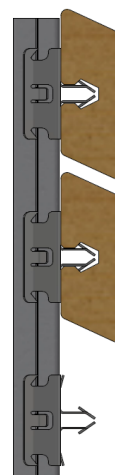

The clip is designed to be simple and clever, allowing easy installation onto the steel beams.

The design of the clip has a clever shape so that boards that have a groove on the underside can be pressed onto the clip. A barb secures the board into the groove of the notch, clicking it securely onto the clip. This ensures easy assembly with a very strong connection as the end result. This innovative approach saves time during installation.

Choose convenience, choose quality. Choose the clip by Aslon Systems - the ultimate solution for facade and decking installations..

THE COMPLETE CLICK 2 CLICK SYSTEM

The clip

Steel profile front side

Steel profile rear side

CLICK AND READY

The clip has a clever shape, allowing boards with a groove at the bottom to be easily clicked onto the clip.

SCREWLESS

The clip's smart design allows easy installation of a facade or decking without the use of screws.